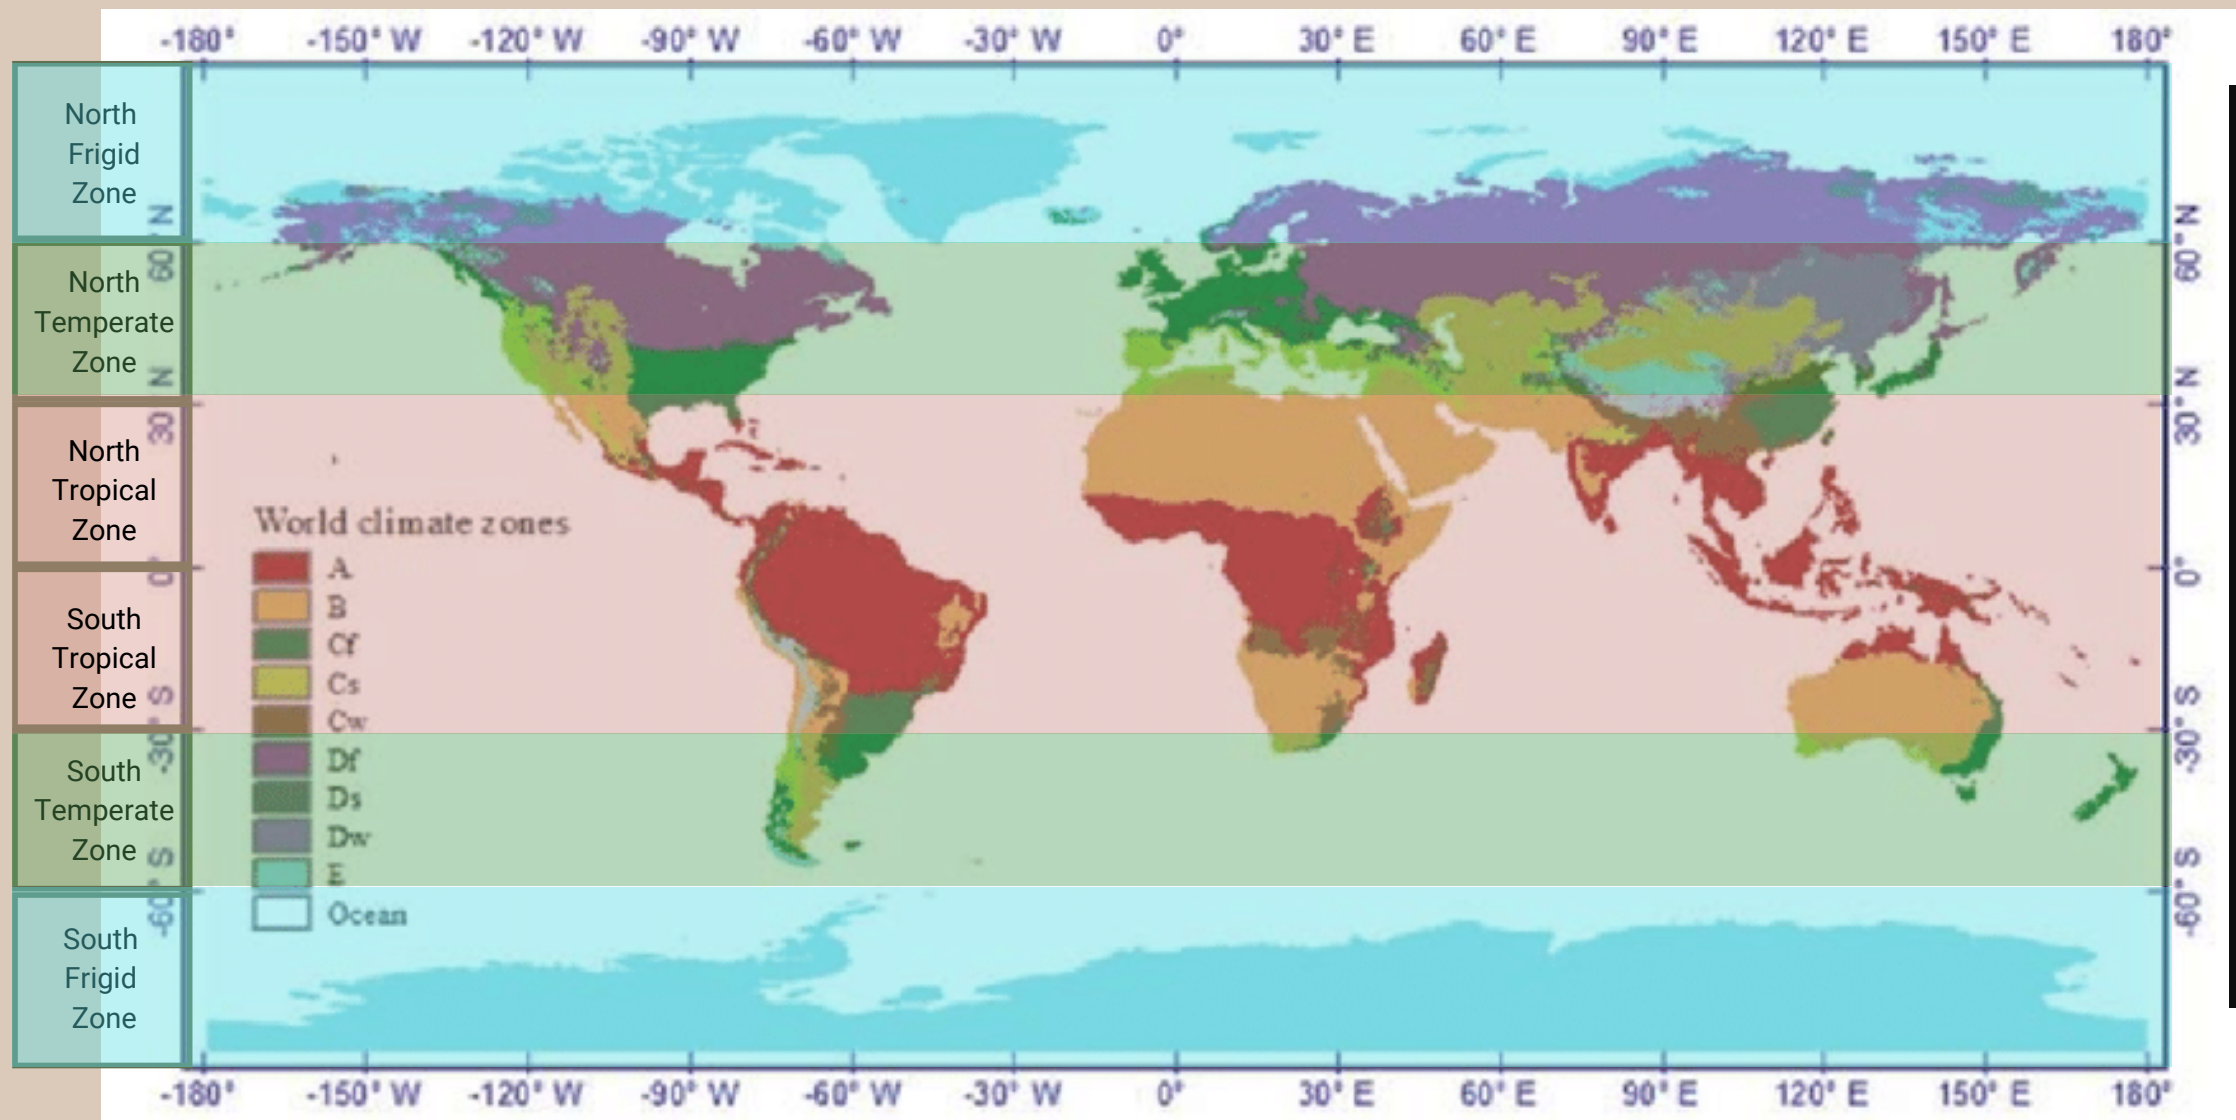

FANTASY L.A.N.D.

Natural Environment

Alexis from purpleshefclub.com

What we'll discuss...

- Geography and Climate
 - Terrain
 - Biomes
 - Flora and Fauna
- 
- 

Section 1

- Decide how time is measured
 - Decide how many seasons our world will have
 - Choose a climate or multiple
- 
- 

- How time is measured in your world
- How long are the days and nights?
- Are there multiple seasons?

- How time is measured in your world
- How long are the days and nights?
- Are there multiple seasons?

- Consider region vs multiple continents
- Consider what interests you
- Consider your story world

Recap

- Decide how time is measured
 - Decide how many seasons our world will have
 - Choose a climate or multiple
- 
- 