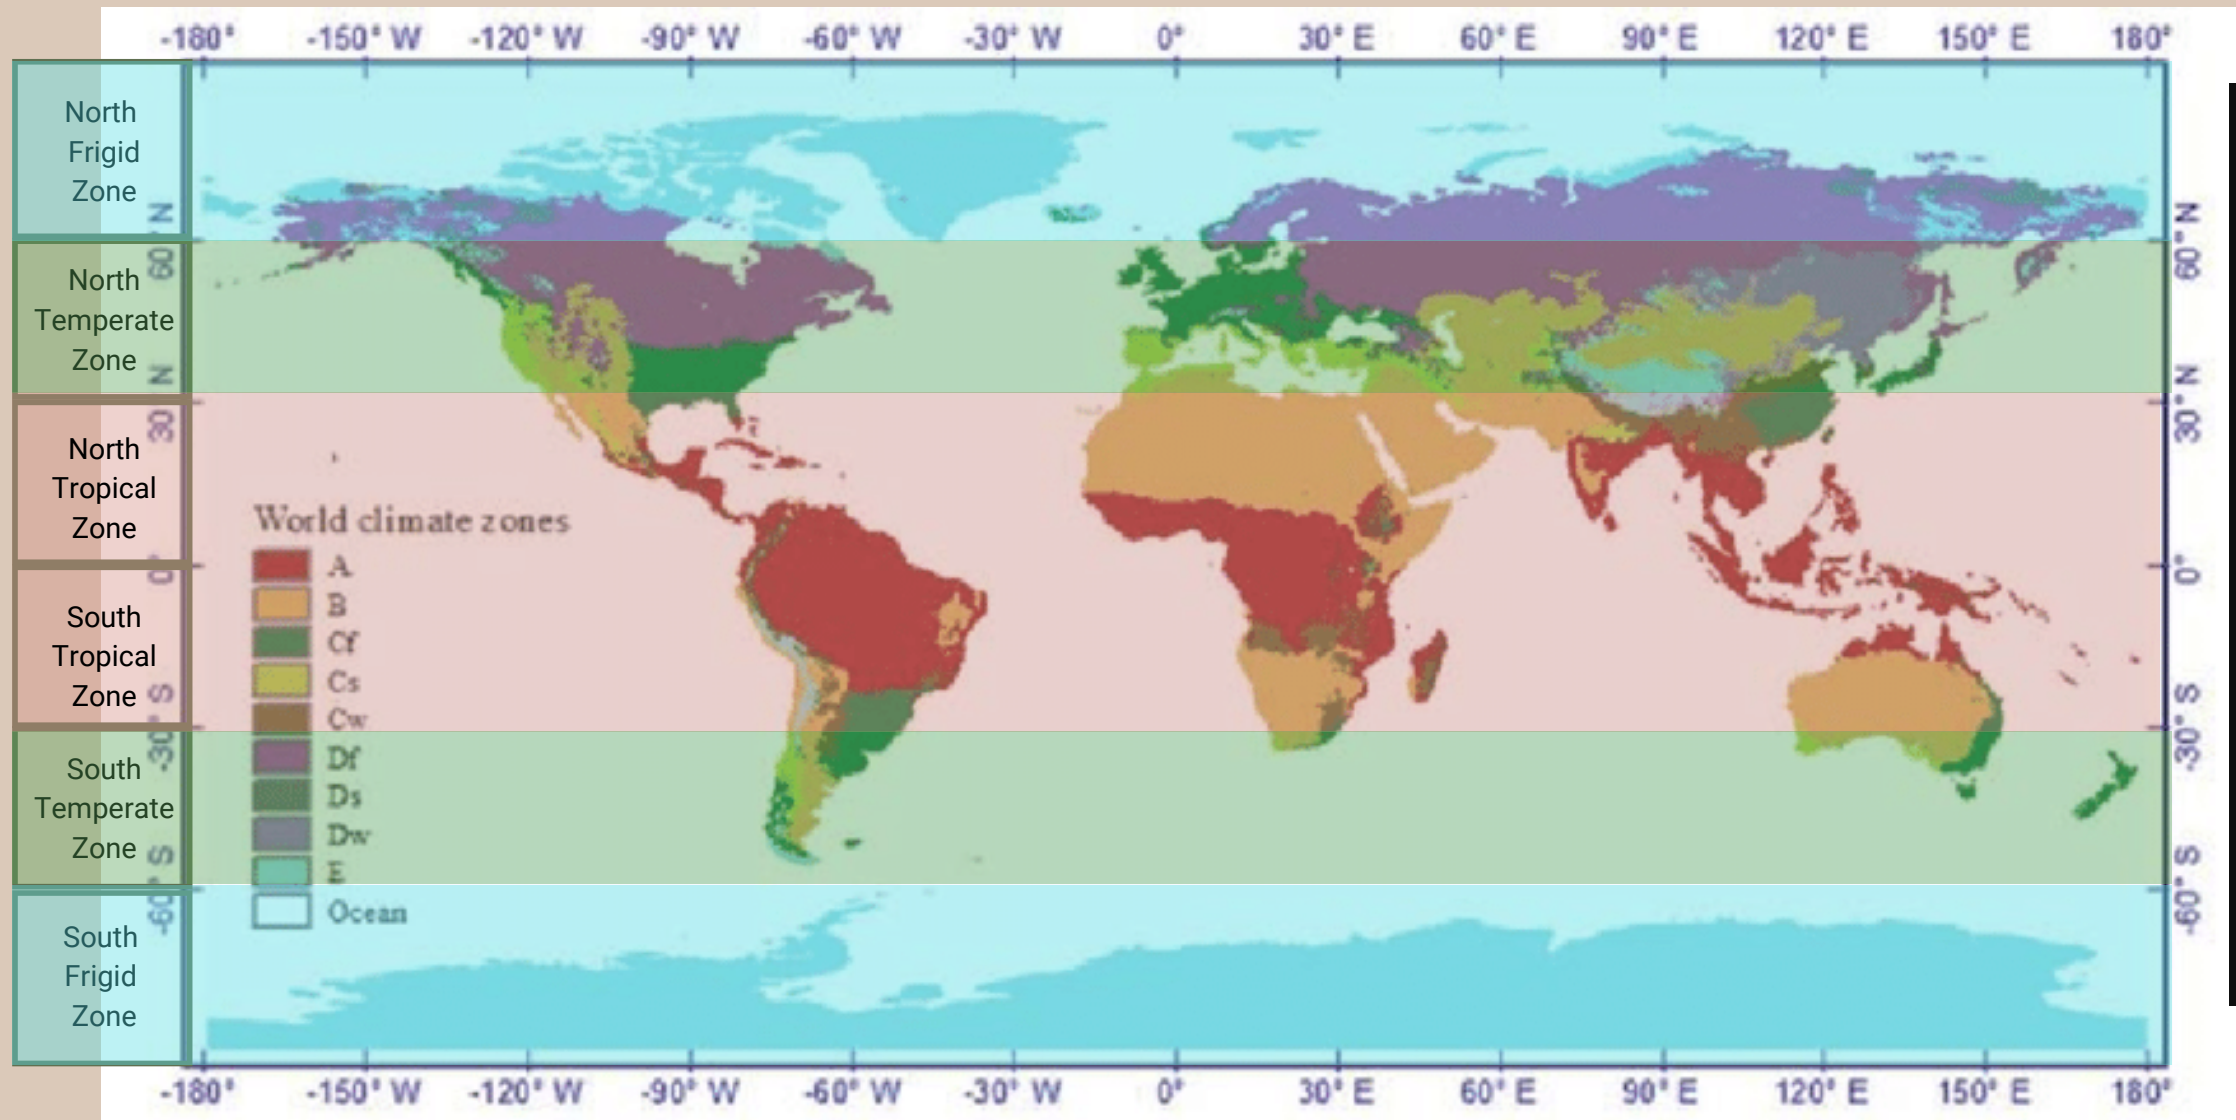

FANTASY L.A.N.D.

Natural Environment

Alexis from purpleshefclub.com

What we'll discuss...

- Geography and Climate
 - Terrain
 - Biomes
 - Flora and Fauna
- 
- 

Section 1

- Decide how time is measured
 - Decide how many seasons our world will have
 - Choose a climate or multiple
- 
- 

- How time is measured in your world
- How long are the days and nights?
- Are there multiple seasons?

- How time is measured in your world
- How long are the days and nights?
- Are there multiple seasons?

- Consider region vs multiple continents
- Consider what interests you
- Consider your story world

Recap

- Decide how time is measured
 - Decide how many seasons our world will have
 - Choose a climate or multiple
- 
- 