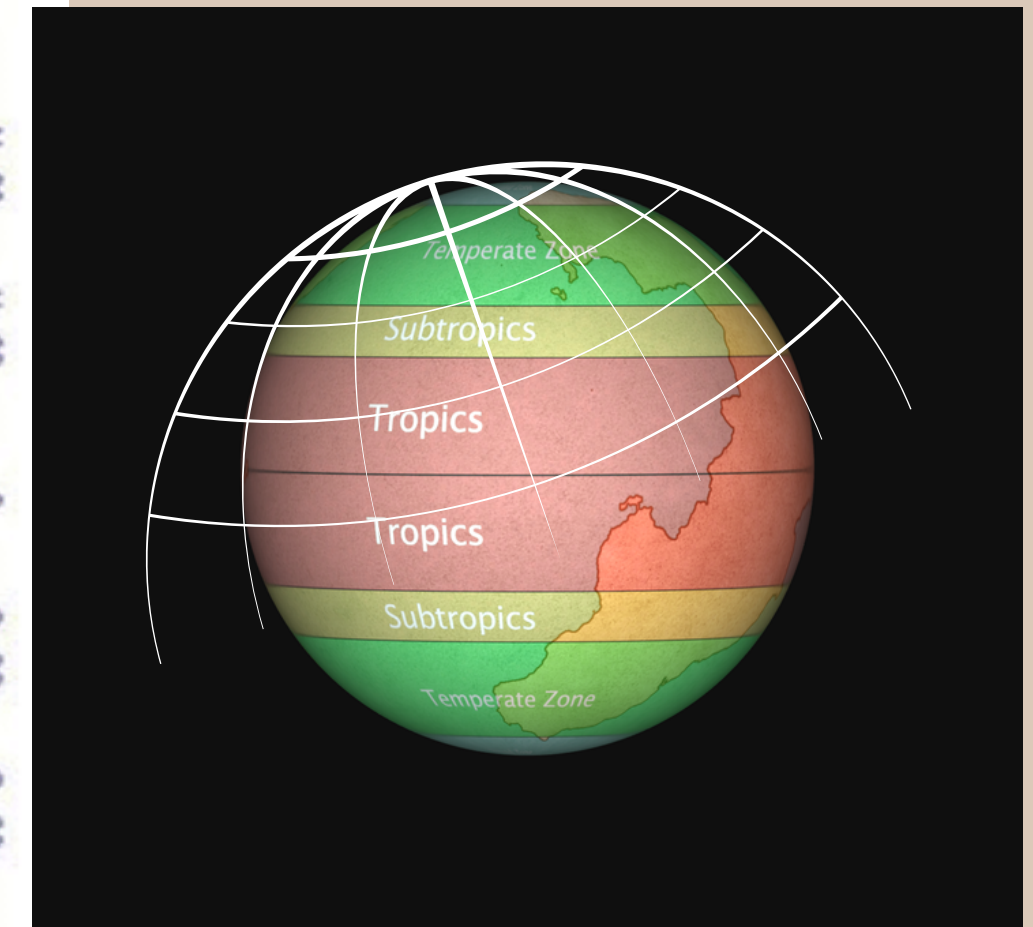

FANTASY L.A.N.D.

Natural Environment

Alexis from purpleshefclub.com

What we'll discuss...

- Geography and Climate
 - Terrain
 - Biomes
 - Flora and Fauna
- 
- 

Section 1

- Decide how time is measured
 - Decide how many seasons our world will have
 - Choose a climate or multiple
- 
- 

- How time is measured in your world
- How long are the days and nights?
- Are there multiple seasons?

- How time is measured in your world
- How long are the days and nights?
- Are there multiple seasons?

- Consider region vs multiple continents
- Consider what interests you
- Consider your story world

Recap

- Decide how time is measured
 - Decide how many seasons our world will have
 - Choose a climate or multiple
- 
- 