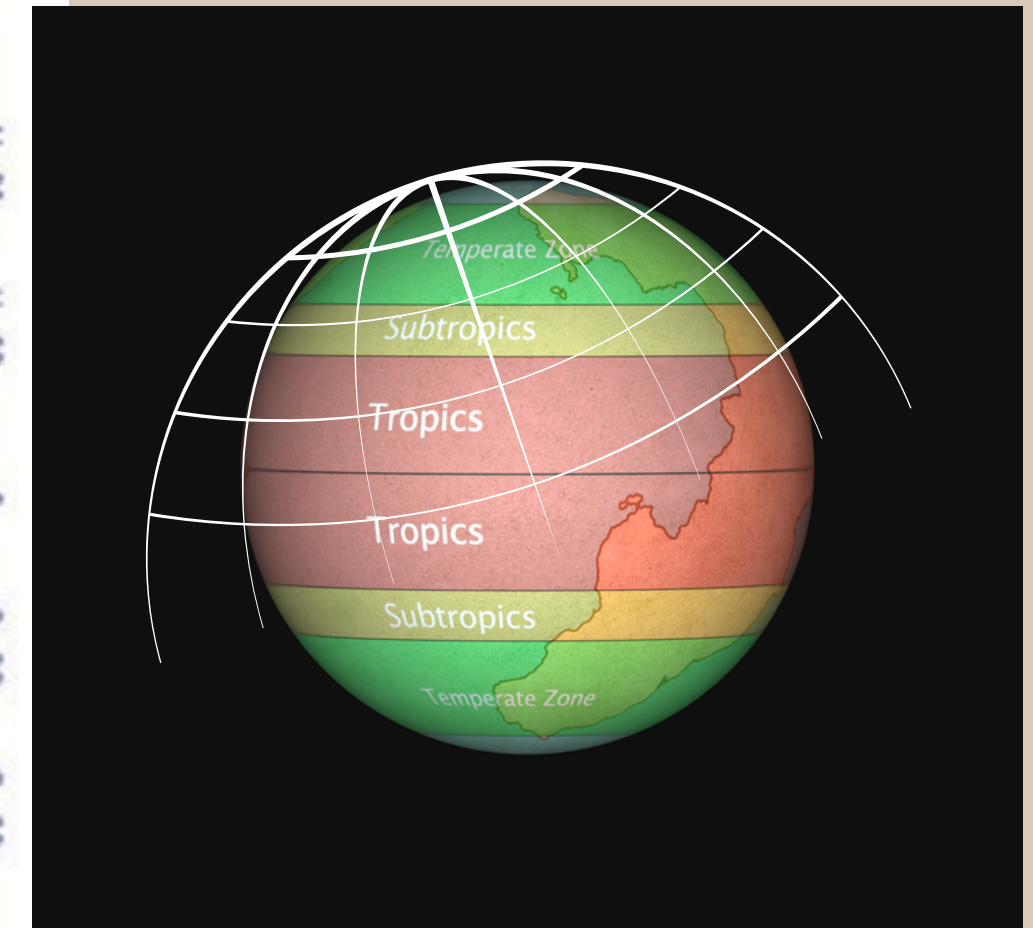

FANTASY L.A.N.D.

Natural Environment

Alexis from purpleshefclub.com

What we'll discuss...

- Geography and Climate
 - Terrain
 - Biomes
 - Flora and Fauna
- 
- 

Section 1

- Decide how time is measured
 - Decide how many seasons our world will have
 - Choose a climate or multiple
- 
- 

- How time is measured in your world
- How long are the days and nights?
- Are there multiple seasons?

- How time is measured in your world
- How long are the days and nights?
- Are there multiple seasons?

- Consider region vs multiple continents
- Consider what interests you
- Consider your story world

Recap

- Decide how time is measured
 - Decide how many seasons our world will have
 - Choose a climate or multiple
- 
- 