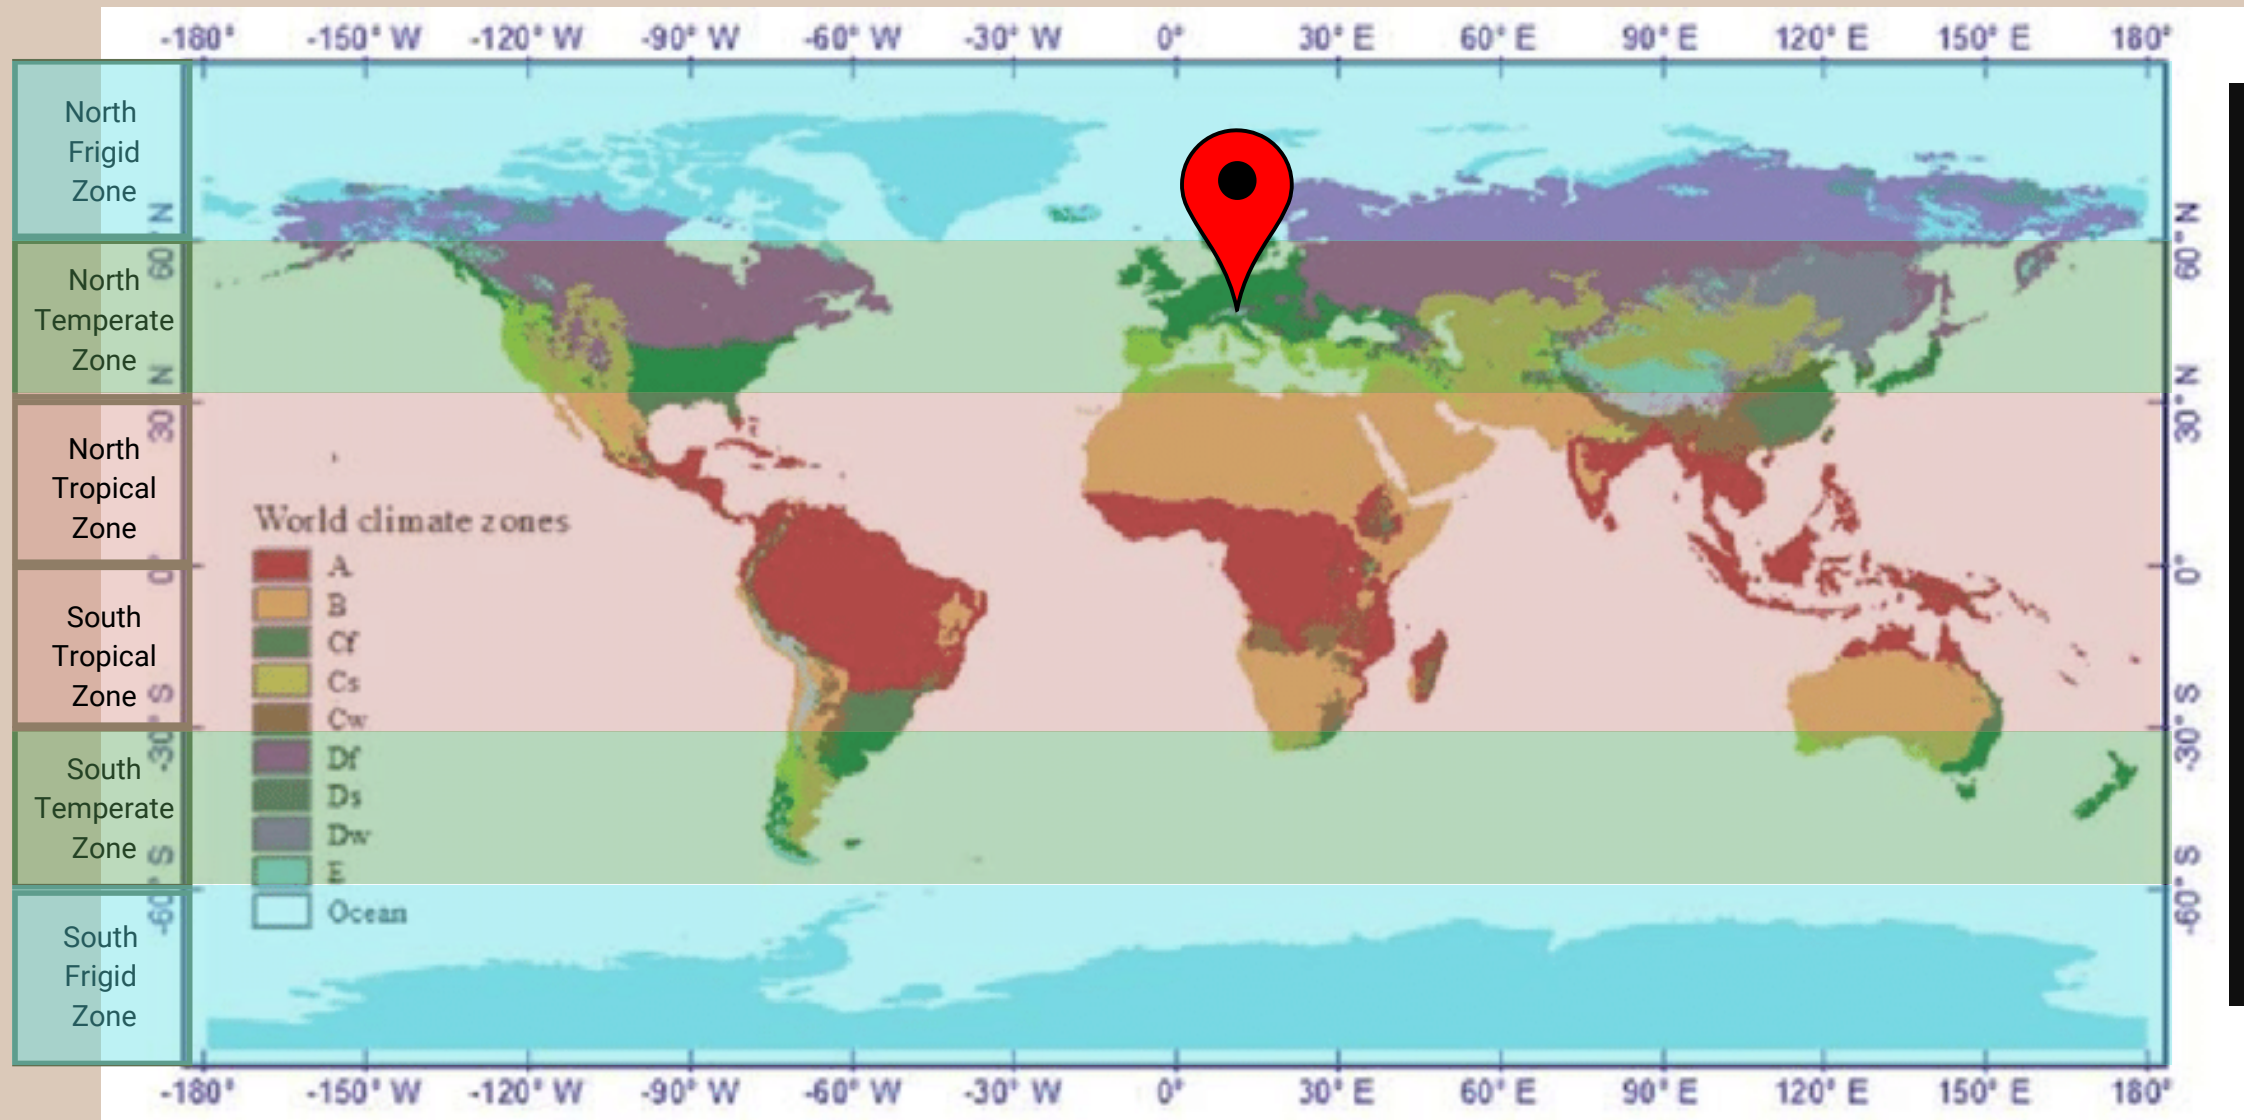

- How time is measured in your world
- How long are the days and nights?
- Are there multiple seasons?

- How time is measured in your world
- How long are the days and nights?
- Are there multiple seasons?

- Consider region vs multiple continents
- Consider what interests you
- Consider your story world

Recap

- Decide how time is measured
 - Decide how many seasons our world will have
 - Choose a climate or multiple
- 
- 