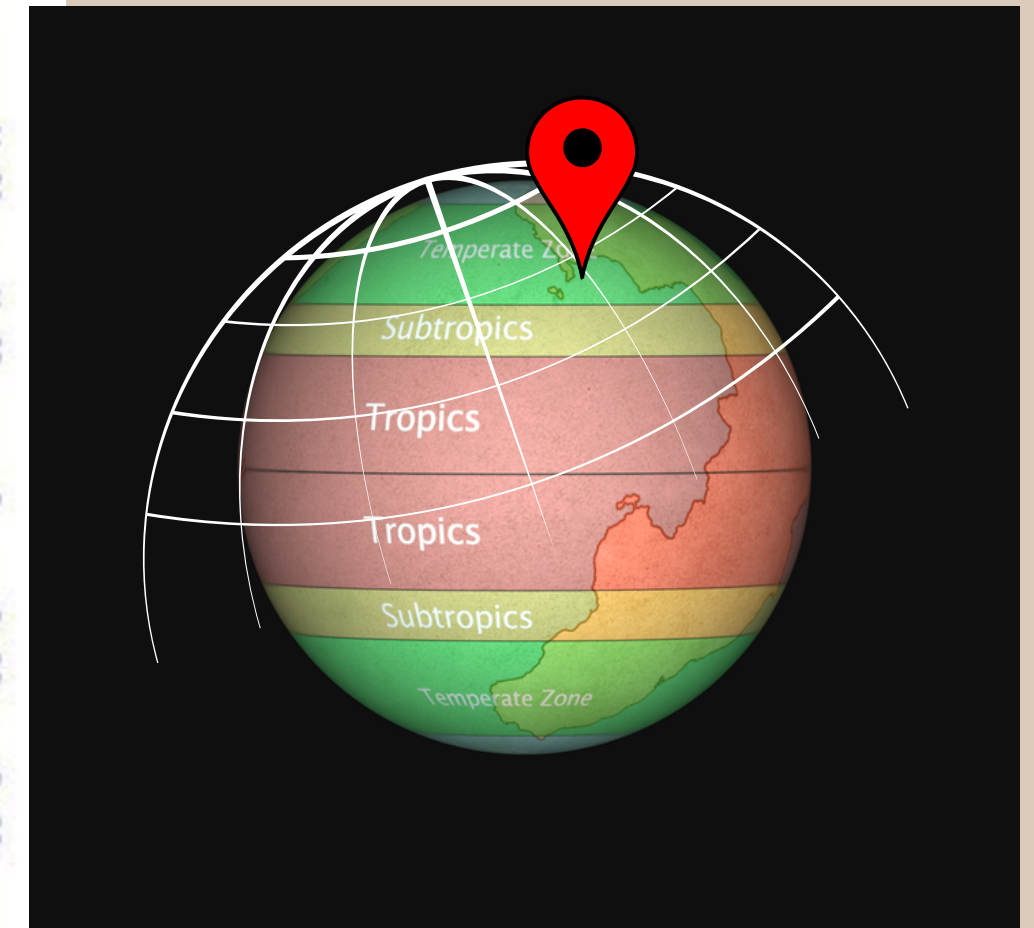

FANTASY L.A.N.D.

Natural Environment

Alexis from purpleshefclub.com

What we'll discuss...

- Geography and Climate
 - Terrain
 - Biomes
 - Flora and Fauna
- 
- 

Section 1

- Decide how time is measured
 - Decide how many seasons our world will have
 - Choose a climate or multiple
- 
- 

- How time is measured in your world
- How long are the days and nights?
- Are there multiple seasons?

- How time is measured in your world
- How long are the days and nights?
- Are there multiple seasons?

- Consider region vs multiple continents
- Consider what interests you
- Consider your story world

Recap

- Decide how time is measured
 - Decide how many seasons our world will have
 - Choose a climate or multiple
- 
- 